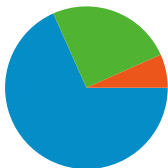

Traffic Sources Overview

- **Direct Traffic**
  6,826.00 (68.32%)
- **Referring Sites**
  2,501.00 (25.03%)
- **Search Engines**
  664.00 (6.65%)

Content Overview

Pages	Pageviews	% Pageviews
/	13,444	21.62%
/index.cfm?action=main.teamne	2,283	3.67%
/index.cfm?action=main.team&l	2,108	3.39%
/index.cfm?action=main.main	2,033	3.27%
/index.cfm?action=main.team&l	1,992	3.20%