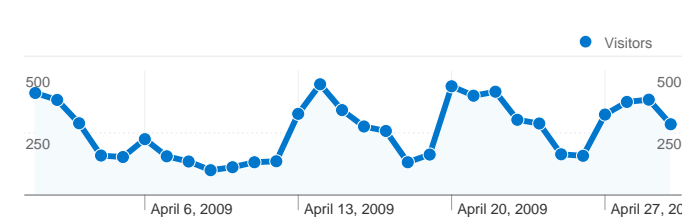

Site Usage

9,991 Visits

11.34% Bounce Rate

62,196 Pageviews

00:02:31 Avg. Time on Site

6.23 Pages/Visit

28.68% % New Visits

Visitors Overview

4,153 people visited this site

 **9,991** Visits

 **4,153** Absolute Unique Visitors

 **62,196** Pageviews

 **6.23** Average Pageviews

 **00:02:31** Time on Site

 **11.34%** Bounce Rate

 **28.68%** New Visits

9,991 visits came from 17 countries/territories

Site Usage

Country/Territory	Visits	Pages/Visit	Avg. Time on Site	% New Visits	Bounce Rate
United States	9,964	6.22	00:02:30	28.58%	11.32%
Germany	5	6.20	00:04:14	60.00%	20.00%
Thailand	4	10.50	00:06:59	0.00%	0.00%
Canada	2	3.00	00:00:34	50.00%	0.00%
Sweden	2	6.00	00:01:40	50.00%	0.00%
Vietnam	2	2.00	00:03:59	100.00%	50.00%
Philippines	2	1.00	00:00:00	100.00%	100.00%
Greece	1	1.00	00:00:00	100.00%	100.00%
El Salvador	1	12.00	00:01:07	100.00%	0.00%

France	1	3.00	00:01:12	100.00%	0.00%
					1 - 10 of 17

Pages on this site were viewed a total of 62,196 times

62,196 Pageviews

43,287 Unique Views

11.34% Bounce Rate

Top Content

Pages	Pageviews	% Pageviews
/	13,444	21.62%
/index.cfm?action=main.teamnews&id=5079	2,283	3.67%
/index.cfm?action=main.team&ID=5077	2,108	3.39%
/index.cfm?action=main.main	2,033	3.27%
/index.cfm?action=main.team&ID=5083	1,992	3.20%