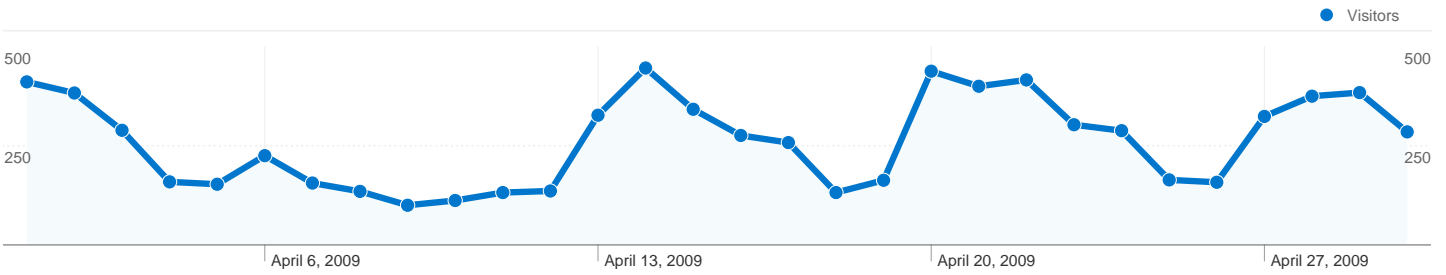

Site Usage

9,991 Visits

11.34% Bounce Rate

62,196 Pageviews

00:02:31 Avg. Time on Site

6.23 Pages/Visit

28.68% % New Visits

Visitors Overview

Visitors
4,153

Map Overlay world

Traffic Sources Overview

- **Direct Traffic**
6,826.00 (68.32%)
- **Referring Sites**
2,501.00 (25.03%)
- **Search Engines**
664.00 (6.65%)

Content Overview

Pages	Pageviews	% Pageviews
/	13,444	21.62%
/index.cfm?action=main.teamne	2,283	3.67%
/index.cfm?action=main.team&l	2,108	3.39%
/index.cfm?action=main.main	2,033	3.27%
/index.cfm?action=main.team&l	1,992	3.20%

4,153 people visited this site

 **9,991** Visits

 **4,153** Absolute Unique Visitors

 **62,196** Pageviews

 **6.23** Average Pageviews

 **00:02:31** Time on Site

 **11.34%** Bounce Rate

 **28.68%** New Visits

9,991 visits came from 17 countries/territories

Site Usage

Country/Territory	Visits	Pages/Visit	Avg. Time on Site	% New Visits	Bounce Rate
United States	9,964	6.22	00:02:30	28.58%	11.32%
Germany	5	6.20	00:04:14	60.00%	20.00%
Thailand	4	10.50	00:06:59	0.00%	0.00%
Canada	2	3.00	00:00:34	50.00%	0.00%
Sweden	2	6.00	00:01:40	50.00%	0.00%
Vietnam	2	2.00	00:03:59	100.00%	50.00%
Philippines	2	1.00	00:00:00	100.00%	100.00%
Greece	1	1.00	00:00:00	100.00%	100.00%
El Salvador	1	12.00	00:01:07	100.00%	0.00%