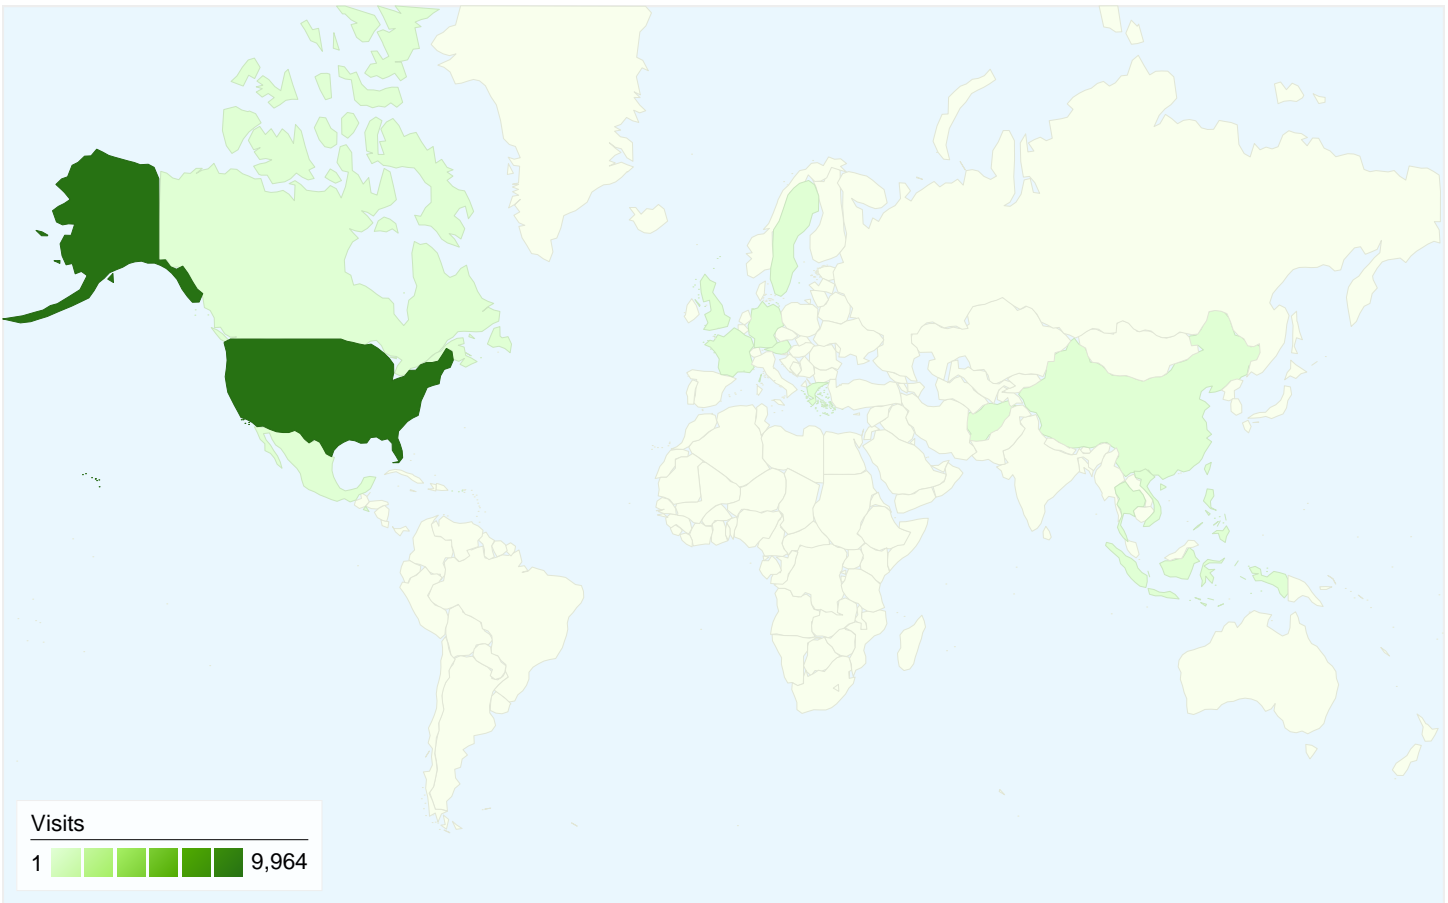

Visitors
4,153

Map Overlay world

Traffic Sources Overview

- **Direct Traffic**
6,826.00 (68.32%)
- **Referring Sites**
2,501.00 (25.03%)
- **Search Engines**
664.00 (6.65%)

Content Overview

Pages	Pageviews	% Pageviews
/	13,444	21.62%
/index.cfm?action=main.teamne	2,283	3.67%
/index.cfm?action=main.team&l	2,108	3.39%
/index.cfm?action=main.main	2,033	3.27%
/index.cfm?action=main.team&l	1,992	3.20%

4,153 people visited this site

 **9,991** Visits

 **4,153** Absolute Unique Visitors

 **62,196** Pageviews

 **6.23** Average Pageviews

 **00:02:31** Time on Site

 **11.34%** Bounce Rate

 **28.68%** New Visits

Traffic Sources Overview

All traffic sources sent a total of 9,991 visits

68.32% Direct Traffic

25.03% Referring Sites

6.65% Search Engines

- Direct Traffic
6,826.00 (68.32%)
- Referring Sites
2,501.00 (25.03%)
- Search Engines
664.00 (6.65%)

9,991 visits came from 17 countries/territories

Site Usage

Country/Territory	Visits	Pages/Visit	Avg. Time on Site	% New Visits	Bounce Rate
United States	9,964	6.22	00:02:30	28.58%	11.32%
Germany	5	6.20	00:04:14	60.00%	20.00%
Thailand	4	10.50	00:06:59	0.00%	0.00%
Canada	2	3.00	00:00:34	50.00%	0.00%
Sweden	2	6.00	00:01:40	50.00%	0.00%
Vietnam	2	2.00	00:03:59	100.00%	50.00%
Philippines	2	1.00	00:00:00	100.00%	100.00%
Greece	1	1.00	00:00:00	100.00%	100.00%
El Salvador	1	12.00	00:01:07	100.00%	0.00%