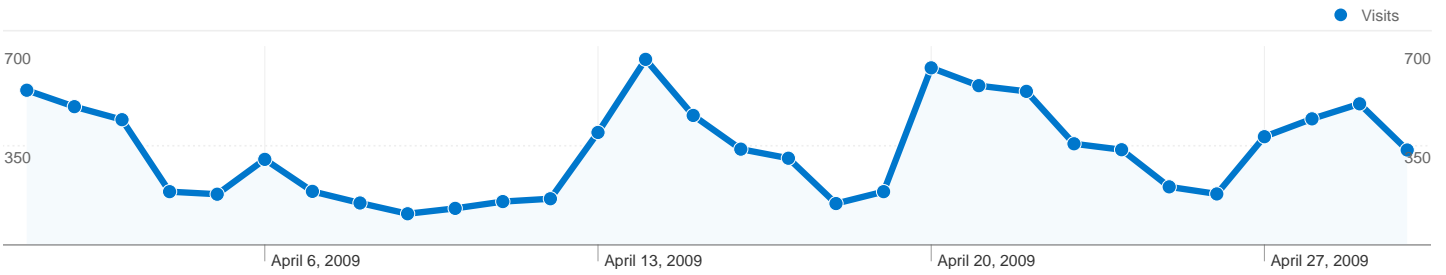

Traffic Sources Overview

All traffic sources sent a total of 9,991 visits

68.32% Direct Traffic

25.03% Referring Sites

6.65% Search Engines

- Direct Traffic
  6,826.00 (68.32%)
- Referring Sites
  2,501.00 (25.03%)
- Search Engines
  664.00 (6.65%)

Top Traffic Sources

Sources	Visits	% visits	Keywords	Visits	% visits
(direct) ((none))	6,826	68.32%	herndon athletics	284	42.77%
fcps.edu (referral)	1,828	18.30%	herndon high athletics	100	15.06%
google (organic)	538	5.38%	herndon hornets	61	9.19%
hometeamsonline.com	104	1.04%	herndon atheltics	55	8.28%
webmail.aol.com (referral)	104	1.04%	herndonathletics.org	31	4.67%