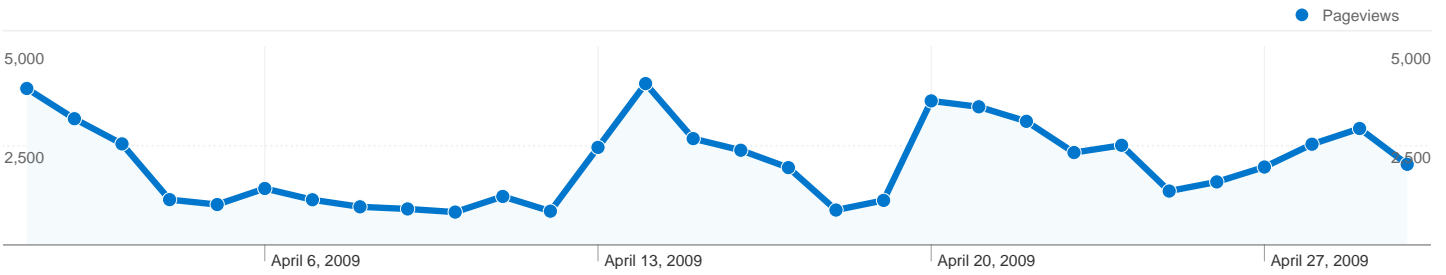

Pages on this site were viewed a total of 62,196 times

62,196 Pageviews

43,287 Unique Views

11.34% Bounce Rate

Top Content

Pages	Pageviews	% Pageviews
/	13,444	21.62%
/index.cfm?action=main.teamnews&id=5079	2,283	3.67%
/index.cfm?action=main.team&ID=5077	2,108	3.39%
/index.cfm?action=main.main	2,033	3.27%
/index.cfm?action=main.team&ID=5083	1,992	3.20%