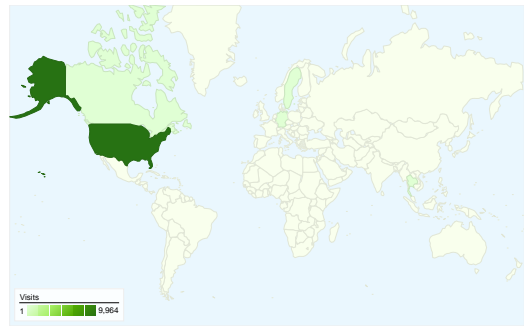

Site Usage

9,991 Visits

11.34% Bounce Rate

62,196 Pageviews

00:02:31 Avg. Time on Site

6.23 Pages/Visit

28.68% % New Visits

Visitors Overview

Visitors
4,153

Map Overlay world

Traffic Sources Overview

- **Direct Traffic**
6,826.00 (68.32%)
- **Referring Sites**
2,501.00 (25.03%)
- **Search Engines**
664.00 (6.65%)

Content Overview

Pages	Pageviews	% Pageviews
/	13,444	21.62%
/index.cfm?action=main.teamne	2,283	3.67%
/index.cfm?action=main.team&l	2,108	3.39%
/index.cfm?action=main.main	2,033	3.27%
/index.cfm?action=main.team&l	1,992	3.20%

Traffic Sources Overview

All traffic sources sent a total of 9,991 visits

68.32% Direct Traffic

25.03% Referring Sites

6.65% Search Engines

- Direct Traffic
6,826.00 (68.32%)
- Referring Sites
2,501.00 (25.03%)
- Search Engines
664.00 (6.65%)

9,991 visits came from 17 countries/territories

Site Usage

Country/Territory	Visits	Pages/Visit	Avg. Time on Site	% New Visits	Bounce Rate
United States	9,964	6.22	00:02:30	28.58%	11.32%
Germany	5	6.20	00:04:14	60.00%	20.00%
Thailand	4	10.50	00:06:59	0.00%	0.00%
Canada	2	3.00	00:00:34	50.00%	0.00%
Sweden	2	6.00	00:01:40	50.00%	0.00%
Vietnam	2	2.00	00:03:59	100.00%	50.00%
Philippines	2	1.00	00:00:00	100.00%	100.00%
Greece	1	1.00	00:00:00	100.00%	100.00%
El Salvador	1	12.00	00:01:07	100.00%	0.00%